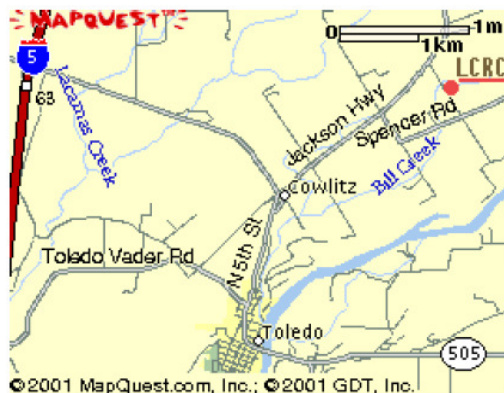

We are located about 2 miles North of Toledo, WA on Jackson Highway.
Turn onto Buckley Road just South of the Toledo Airport.

Come Enjoy
a day of
relaxed
electric only
flying, shopping
and
food.

No
Landing Fee
or
Swap Meet
Fee