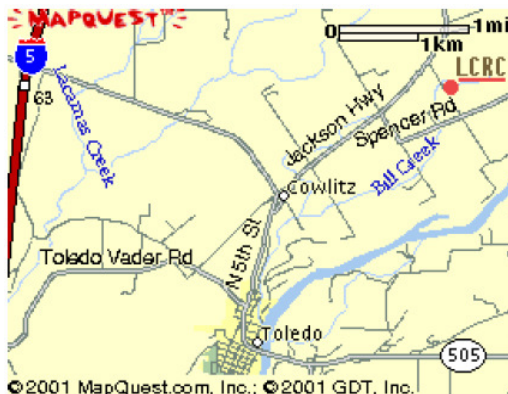

LCRC Spring Fly-In and Picnic

Registration starts at 9:00 A.M.

Lunch at 12:00

LCRC will provide Hamburgers, Hot Dogs and Water.

Members: Please bring a side dish if you can.

**We are located about 2 miles North of Toledo on the Jackson Hwy.
Turn onto the Buckley Road just South of the Toledo Airport.**

Come Enjoy
a day of
relaxed flying
and food.