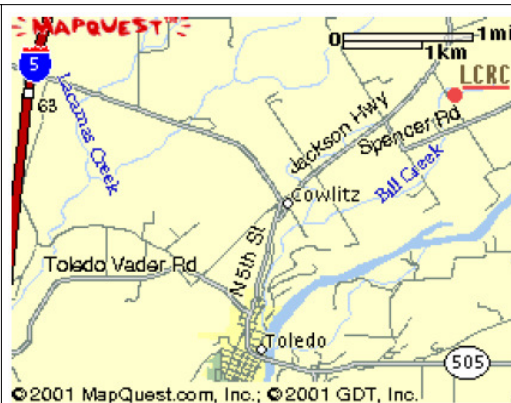

$5.00
Landing Fee
applies.

Questions? Email the club secretary at secretary@lrcers.com