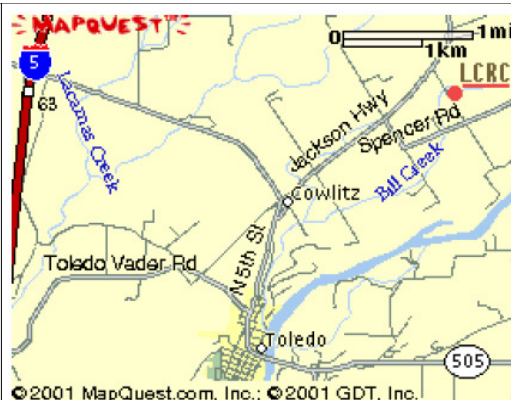

We are located about 2 miles North of Toledo on the Jackson Hwy.
Turn onto the Buckley Road just South of the Toledo Airport.

Come Enjoy
a day of
relaxed flying,
food and
maybe win a
prize.

\$5.00
Landing Fee
applies.