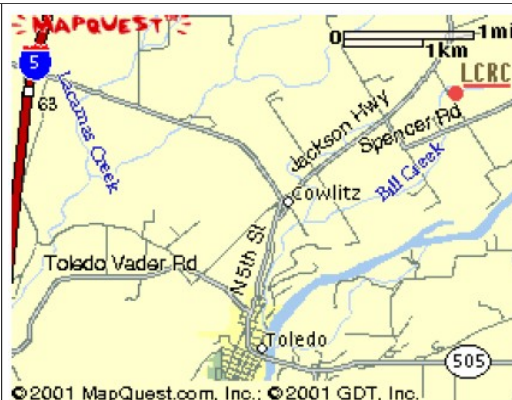

LCRC Fly-In

July 18th 2010

LCRC Summer Fly-In

Registration starts at 9:00 A.M.

Lunch at 12:00

Raffle - 1 ticket with registration extras \$1.00 each

LCRC will provide Hamburgers and Hot Dogs and Water.

Members: Please bring a side dish if you can.

**We are located about 2 miles North of Toledo on the Jackson Hwy.
Turn onto the Buckley Road just South of the Toledo Airport.**

Come Enjoy
a day of
relaxed flying,
food and
maybe win a
prize.

**\$5.00
Landing Fee
applies.**